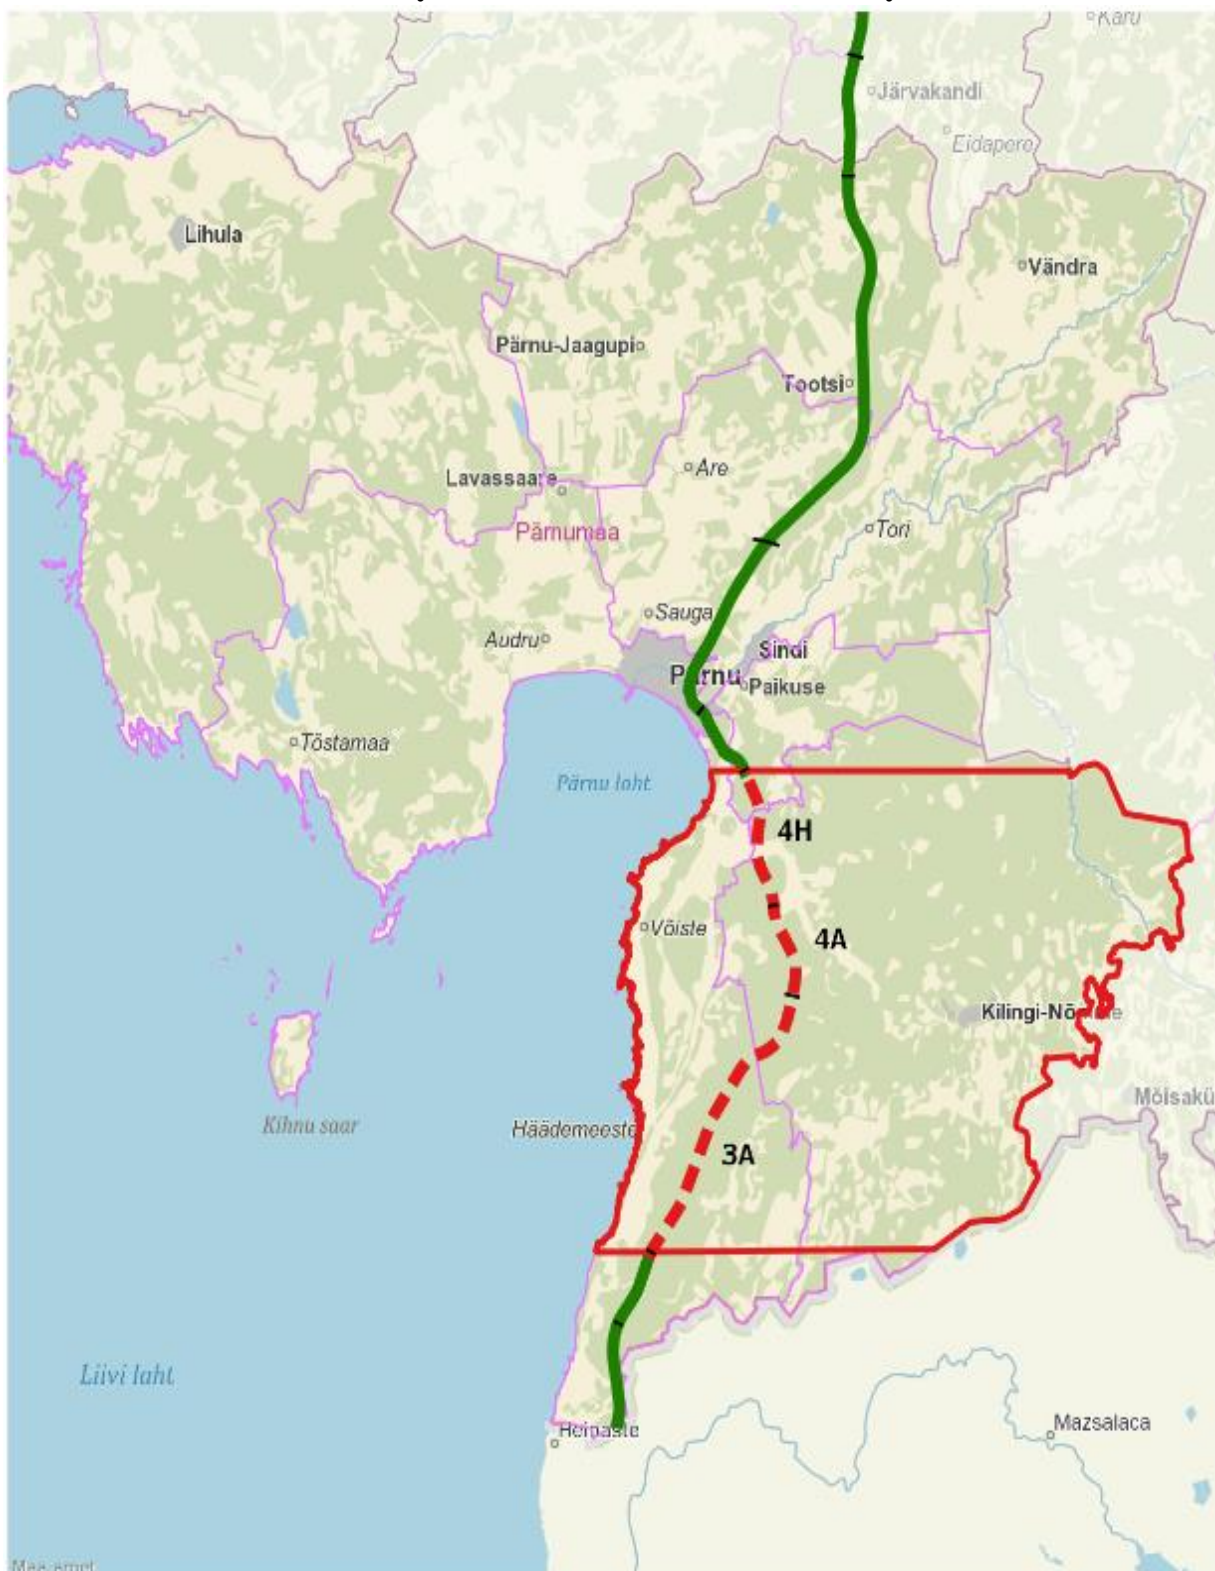

Annex – Rail Baltica railway route corridor in Pärnu county

- Rail Baltica railway route in Pärnu county
- - - annulled Rail Baltica railway route (sections 3A, 4A, 4H) in Pärnu county
- dividing line between sections
- ▭ Planning area (resumed planning procedure of the Pärnu county plan)